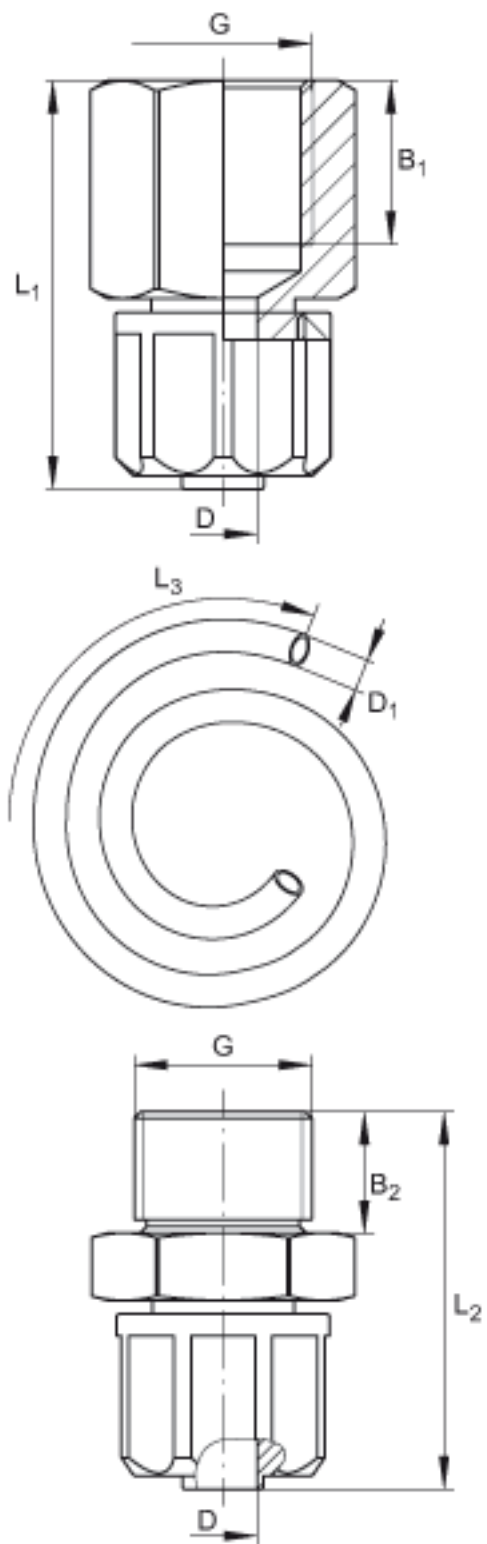

FAG ARCALUB. TUBE参数

| | | | | |
|----|-------------------|------|----|---|
| 尺寸 | B ₁ | 15 | mm | - |
| | B ₂ | 9 | mm | - |
| | D, D ₁ | 8 | mm | - |
| | G | G1/4 | | - |
| | L ₁ | 32 | mm | - |
| | L ₂ | 28 | mm | - |
| | L ₃ | 3000 | mm | - |

FAG ARCALUB. TUBE图片

参考资料:<http://www.sozhou.com/p/062dc367.html>