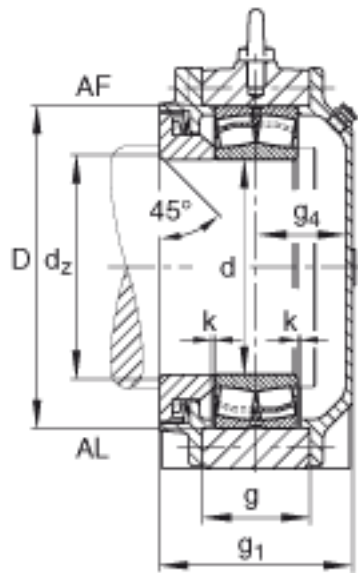

FAG BND2224-Z-T-AF-S参数

| | | | | |
|----|-------|---------|----|---------|
| 尺寸 | g_1 | 143 | mm | - |
| | b | 140 | mm | - |
| | c | 42 | mm | - |
| | D | 215 | mm | - |
| | d_z | 128 | mm | - |
| | g | 77 | mm | - |
| | g_4 | 61 | mm | - |
| | h | 150 | mm | - |
| | m | 370 | mm | - |
| | n | 75 | mm | - |
| | s | M24 | | - |
| 说明 | s_2 | M12 | | - |
| 尺寸 | t | 245 | mm | - |
| | u | 30 | mm | - |
| | v | 35 | mm | - |
| 说明 | s_2 | 6 | | 数量 |
| | | 22224 | | 型号, 轴承 |
| 重量 | m_1 | 58000 | g | 质量, 轴承座 |
| 说明 | | BND2224 | | 型号, 轴承座 |
| 尺寸 | d | 120 | mm | - |
| | a | 470 | mm | - |
| | h_1 | 300 | mm | - |

FAG BND2224-Z-T-AF-S图片

参考资料:<http://www.sozhou.com/p/7a01eb0b.html>