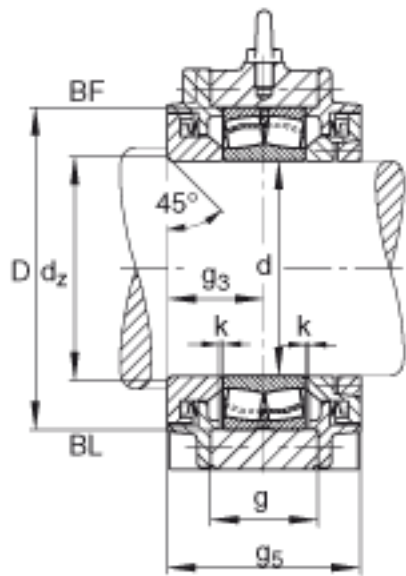

FAG BND3132-Z-T-BF-S参数

| | | | | | |
|----|----------------|----------------|-----|---------|---|
| 尺寸 | d | 160 | mm | - | |
| | a | 540 | mm | - | |
| | h ₁ | 360 | mm | - | |
| | b | 200 | mm | - | |
| | c | 55 | mm | - | |
| | D | 270 | mm | - | |
| | d _Z | 168 | mm | - | |
| | g | 110 | mm | - | |
| | g ₃ | 105 | mm | - | |
| | g ₅ | 210 | mm | - | |
| | h | 180 | mm | - | |
| | m | 430 | mm | - | |
| | n | 110 | mm | - | |
| | s | M24 | | - | |
| | 说明 | s ₂ | M16 | | - |
| | 尺寸 | t | 310 | mm | - |
| | | u | 30 | mm | - |
| v | | 35 | mm | - | |
| 说明 | s ₂ | 6 | | 数量 | |
| | | 23132 | | 型号, 轴承 | |
| 重量 | m ₁ | 80000 | g | 质量, 轴承座 | |
| 说明 | | BND3132 | | 型号, 轴承座 | |

FAG BND3132-Z-T-BF-S图片

参考资料:<http://www.sozhou.com/p/b5e2d447.html>